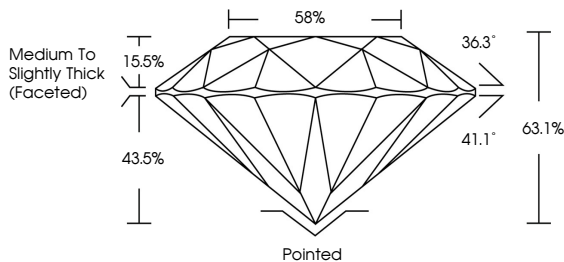

ELECTRONIC COPY

LG766603560
Report verification at igi.org

January 16, 2026
IGI Report Number **LG766603560**
Description **LABORATORY GROWN DIAMOND**
Shape and Cutting Style **ROUND BRILLIANT**
Measurements **7.79 - 7.83 X 4.93 MM**

GRADING RESULTS

Carat Weight **1.88 CARAT**
Color Grade **E**
Clarity Grade **VVS 2**
Cut Grade **EXCELLENT**

ADDITIONAL GRADING INFORMATION

Polish **EXCELLENT**
Symmetry **EXCELLENT**
Fluorescence **NONE**
Inscription(s) **IGI LG766603560**
Comments: This Laboratory Grown Diamond was created by Chemical Vapor Deposition (CVD) growth process. Type IIa

January 16, 2026
IGI Report Number **LG766603560**
Description **LABORATORY GROWN DIAMOND**
Shape and Cutting Style **ROUND BRILLIANT**
Measurements **7.79 - 7.83 X 4.93 MM**

GRADING RESULTS

Carat Weight **1.88 CARAT**
Color Grade **E**
Clarity Grade **VVS 2**
Cut Grade **EXCELLENT**

PROPORTIONS

CLARITY CHARACTERISTICS

KEY TO SYMBOLS

Red symbols indicate internal characteristics.
Green symbols indicate external characteristics.

Sample Image Used

COLOR

D	E	F	G	H	I	J	Faint	Very Light	Light
---	---	---	---	---	---	---	-------	------------	-------