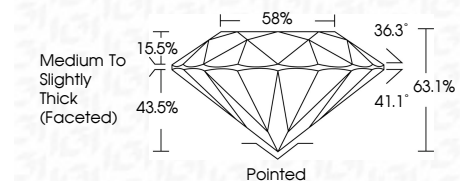

ELECTRONIC COPY

LG766603560
Report verification at igi.org

January 16, 2026
IGI Report Number **LG766603560**
Description **LABORATORY GROWN DIAMOND**
Shape and Cutting Style **ROUND BRILLIANT**
Measurements **7.79 - 7.83 X 4.93 MM**

GRADING RESULTS

Carat Weight **1.88 CARAT**
Color Grade **E**
Clarity Grade **VVS 2**
Cut Grade **EXCELLENT**

ADDITIONAL GRADING INFORMATION

Polish **EXCELLENT**
Symmetry **EXCELLENT**
Fluorescence **NONE**
Inscription(s) **IGI LG766603560**
Comments: This Laboratory Grown Diamond was created by Chemical Vapor Deposition (CVD) growth process. Type IIa

January 16, 2026
IGI Report No LG766603560
ROUND BRILLIANT
1.88 CARAT
Color Grade **E**
Clarity Grade **VVS 2**
Cut Grade **EXCELLENT**
Depth **63.1%**
Table **58%**
Girdle **Medium To Slightly Thick (Faceted)**
Culet **Pointed**
Polish **EXCELLENT**
Symmetry **EXCELLENT**
Fluorescence **NONE**
Inscription(s) **IGI LG766603560**
Comments: This Laboratory Grown Diamond was created by Chemical Vapor Deposition (CVD) growth process. Type IIa

January 16, 2026
IGI Report Number **LG766603560**
Description **LABORATORY GROWN DIAMOND**
Shape and Cutting Style **ROUND BRILLIANT**
Measurements **7.79 - 7.83 X 4.93 MM**

GRADING RESULTS

Carat Weight **1.88 CARAT**
Color Grade **E**
Clarity Grade **VVS 2**
Cut Grade **EXCELLENT**